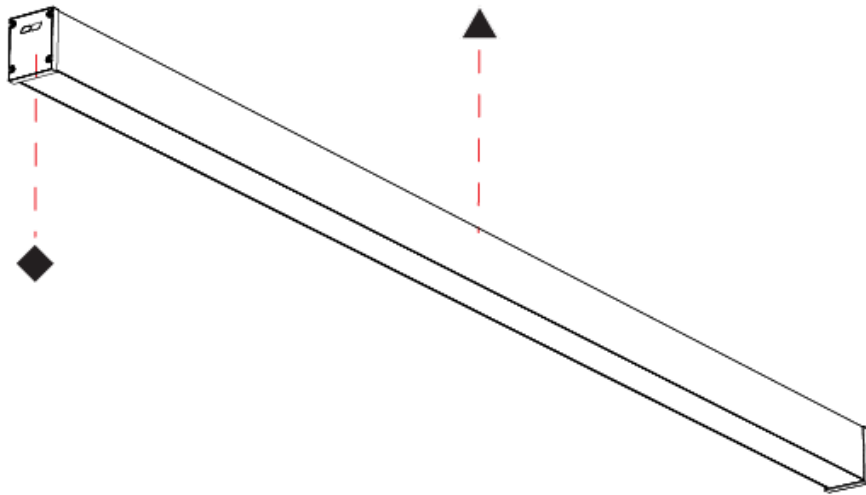

## SLIDER STRAIGHT IP54 SURFACE

A3D384-

PROJECT

TYPE

SPECIFIER

QUANTITY

DATE

A